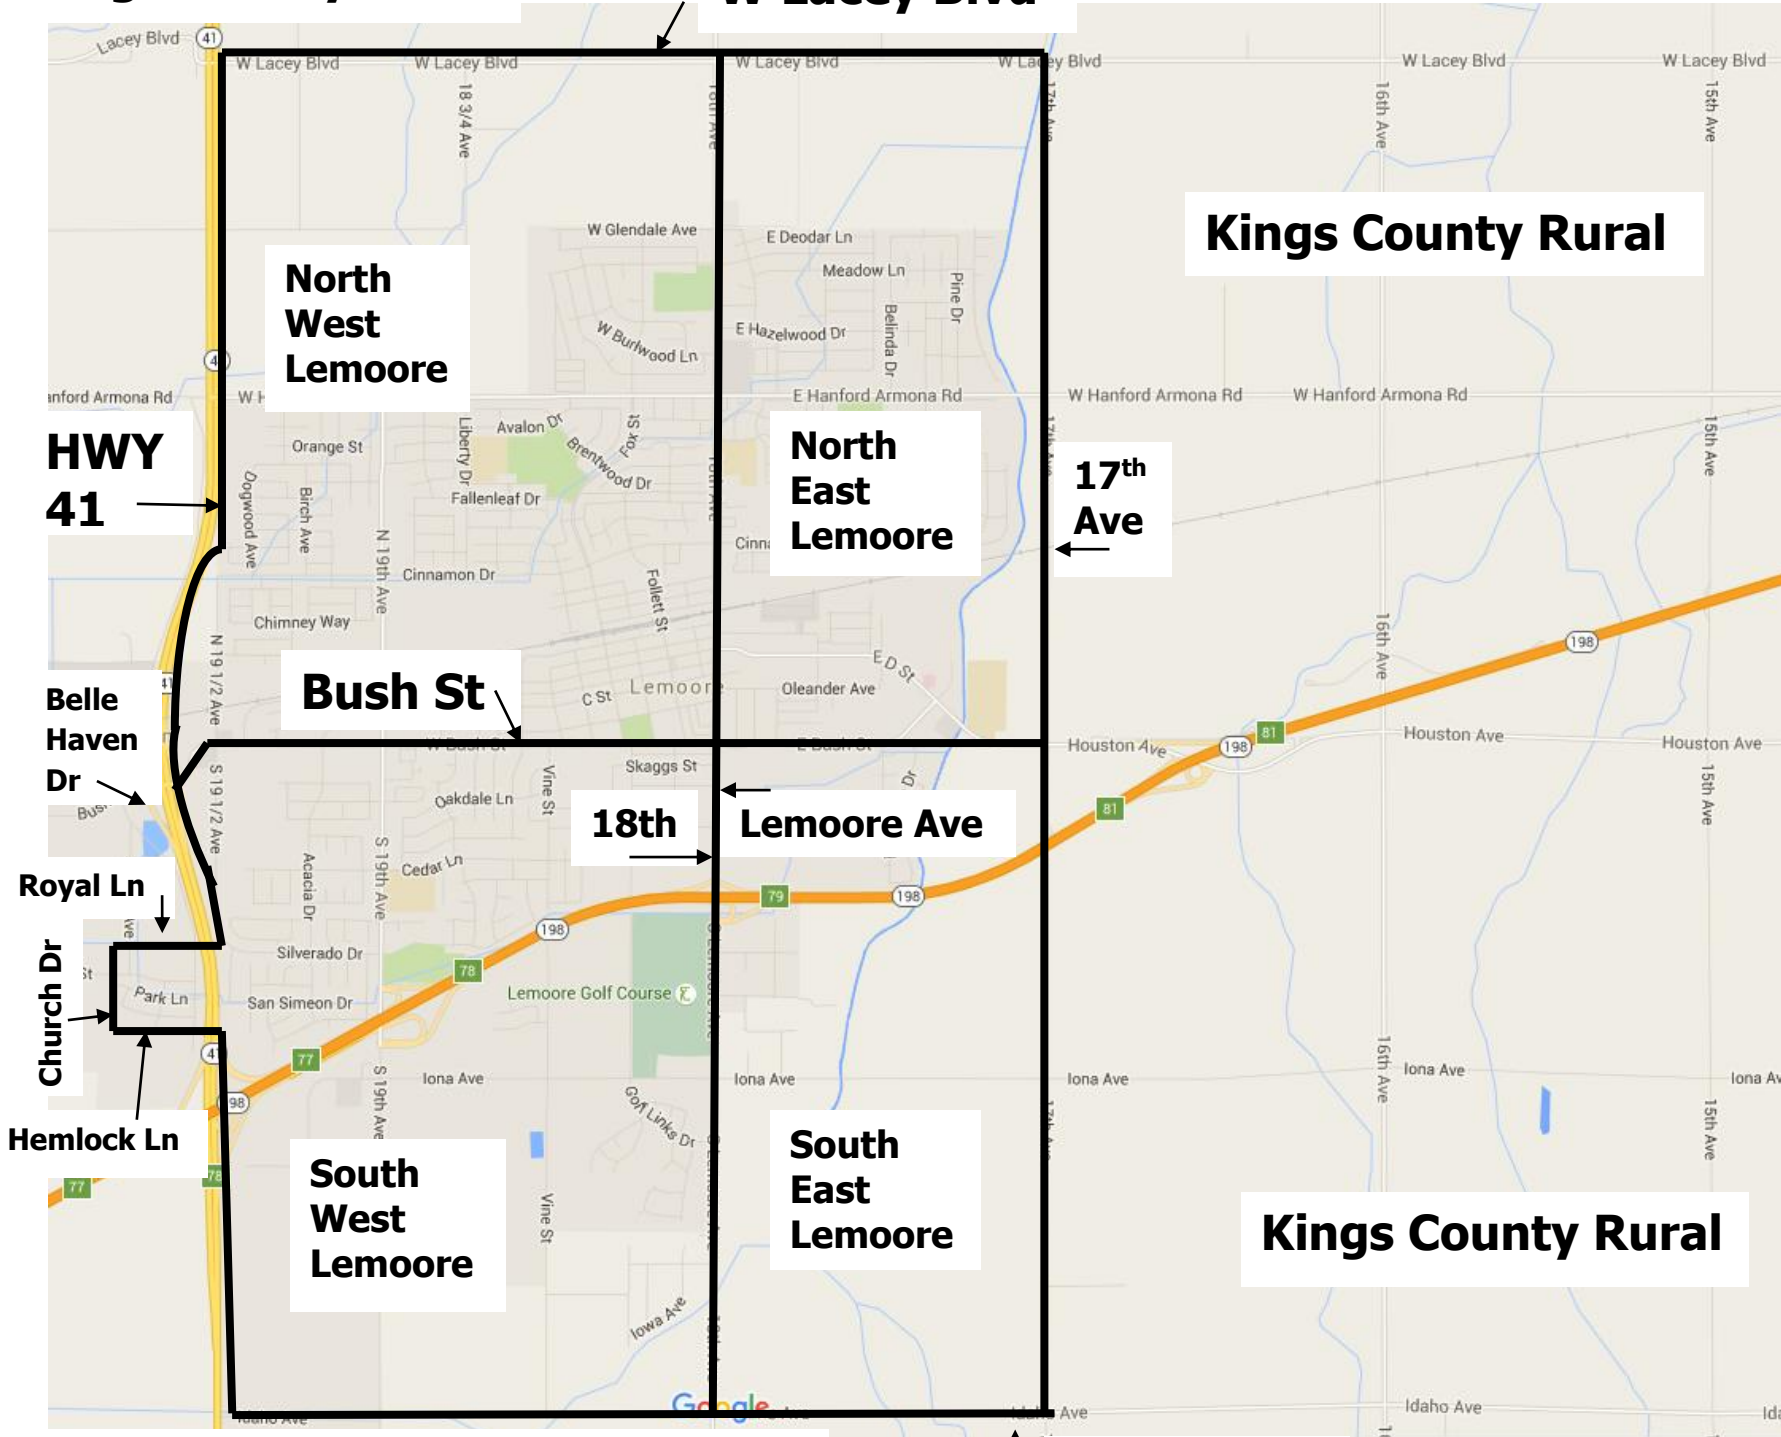

Kings County Rural

W Lacey Blvd

Kings County Rural

17th Ave

18th

Lemoore Ave

Kings County Rural

LEMOORE – AREAS MAP

Idaho Ave